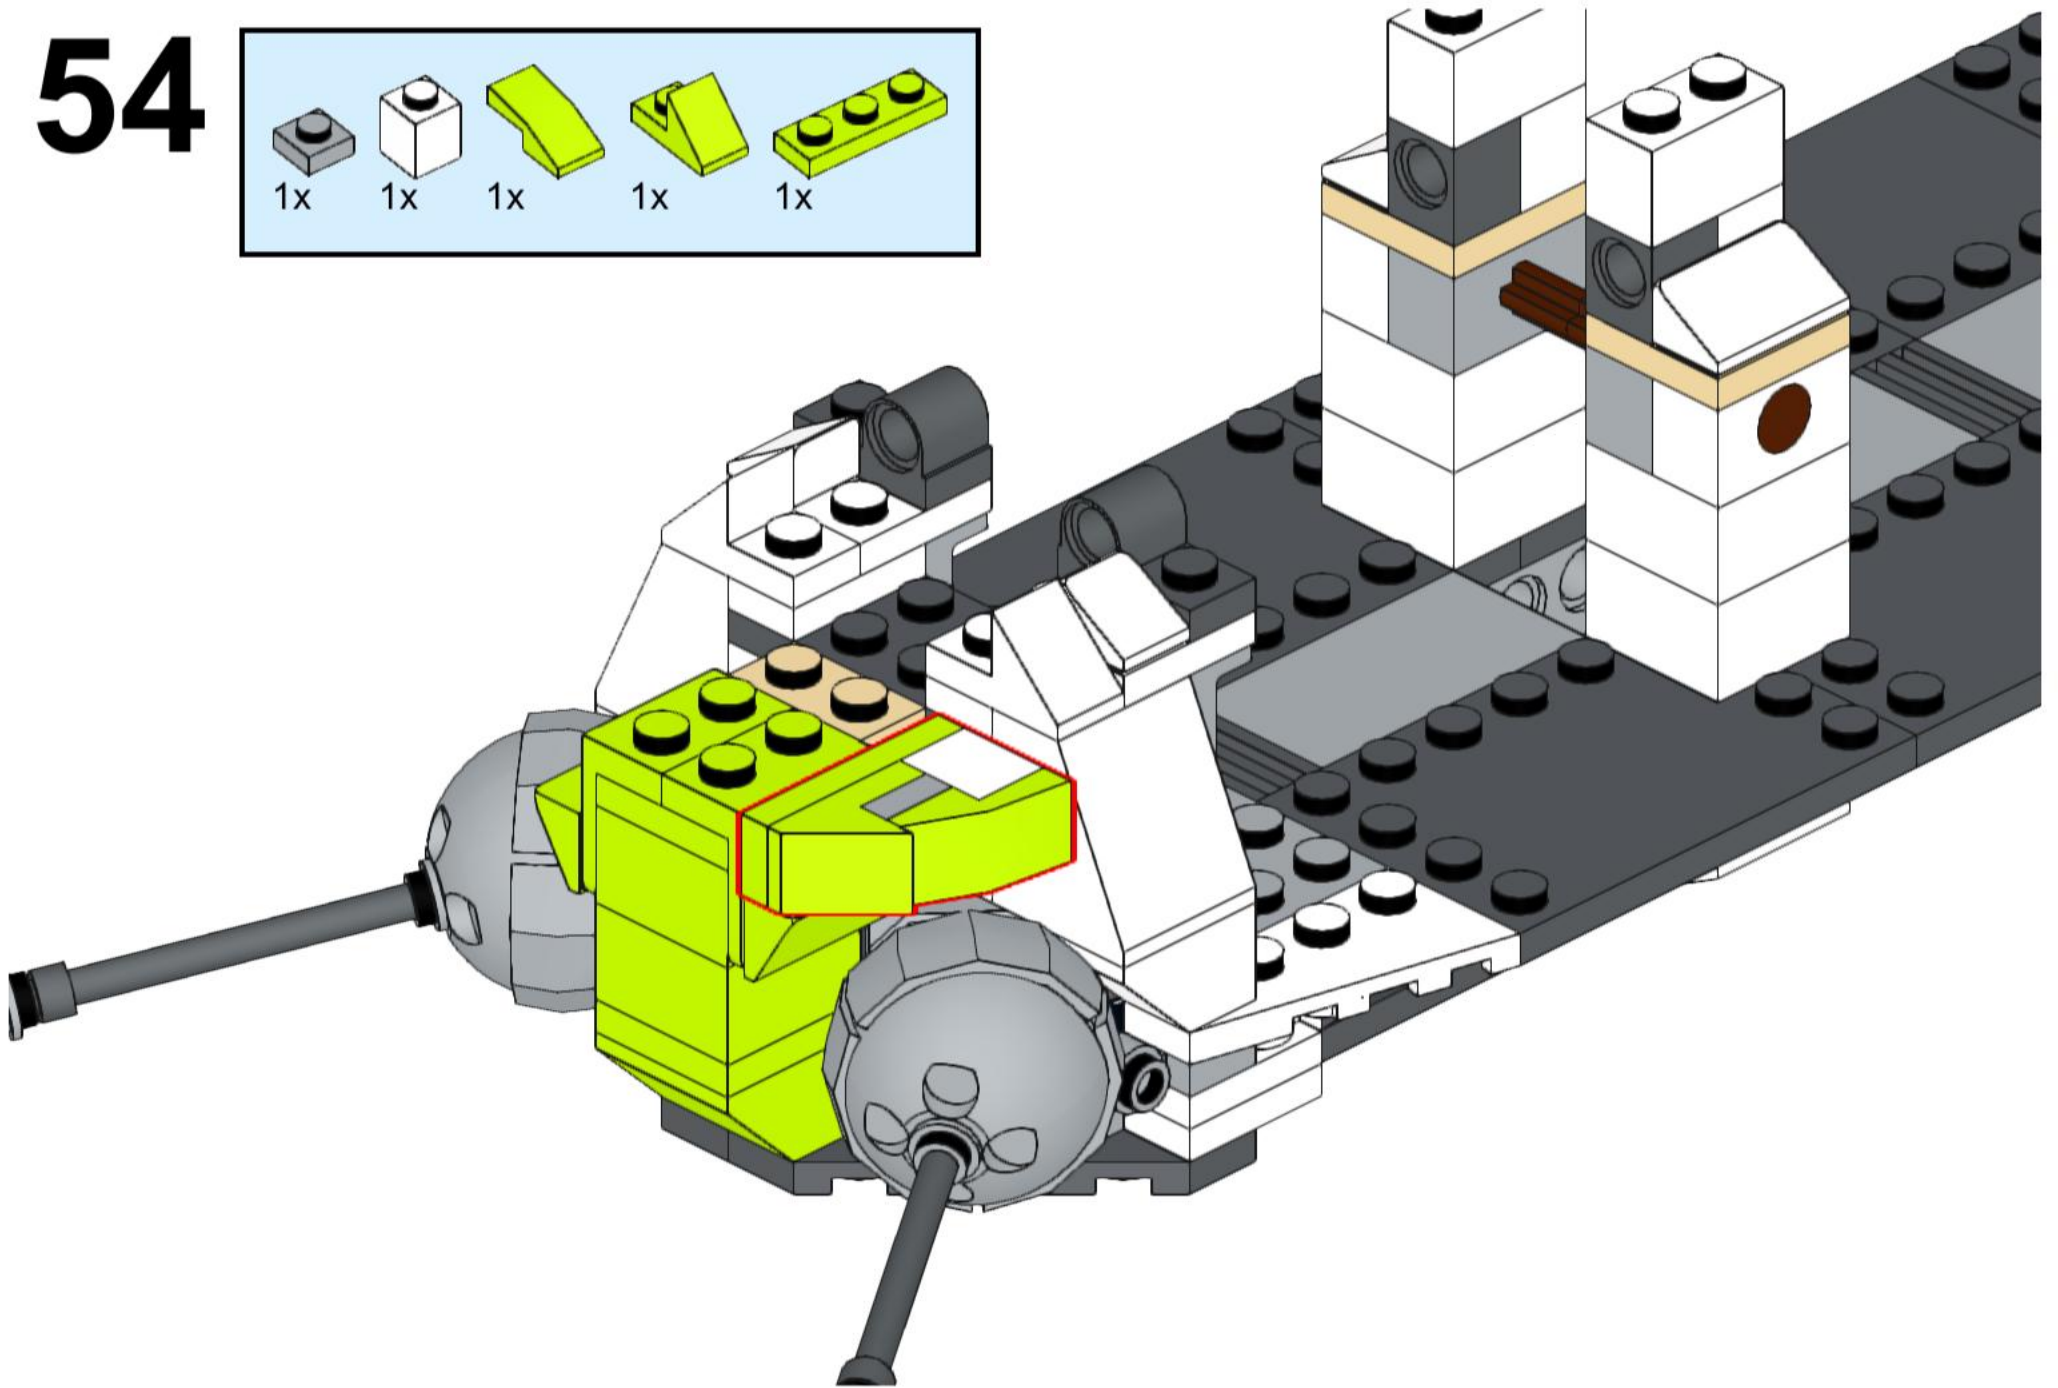

# 54

55

1x 1x 1x 1x 1x

This block contains a list of five LEGO parts, each with a '1x' quantity label below it. From left to right: a grey 1x1 Technic pin, a white 1x1 Technic brick with a hole, a yellow 1x2 Technic wedge, a yellow 1x2 Technic wedge with a hole, and a yellow 1x4 Technic Technic beam.