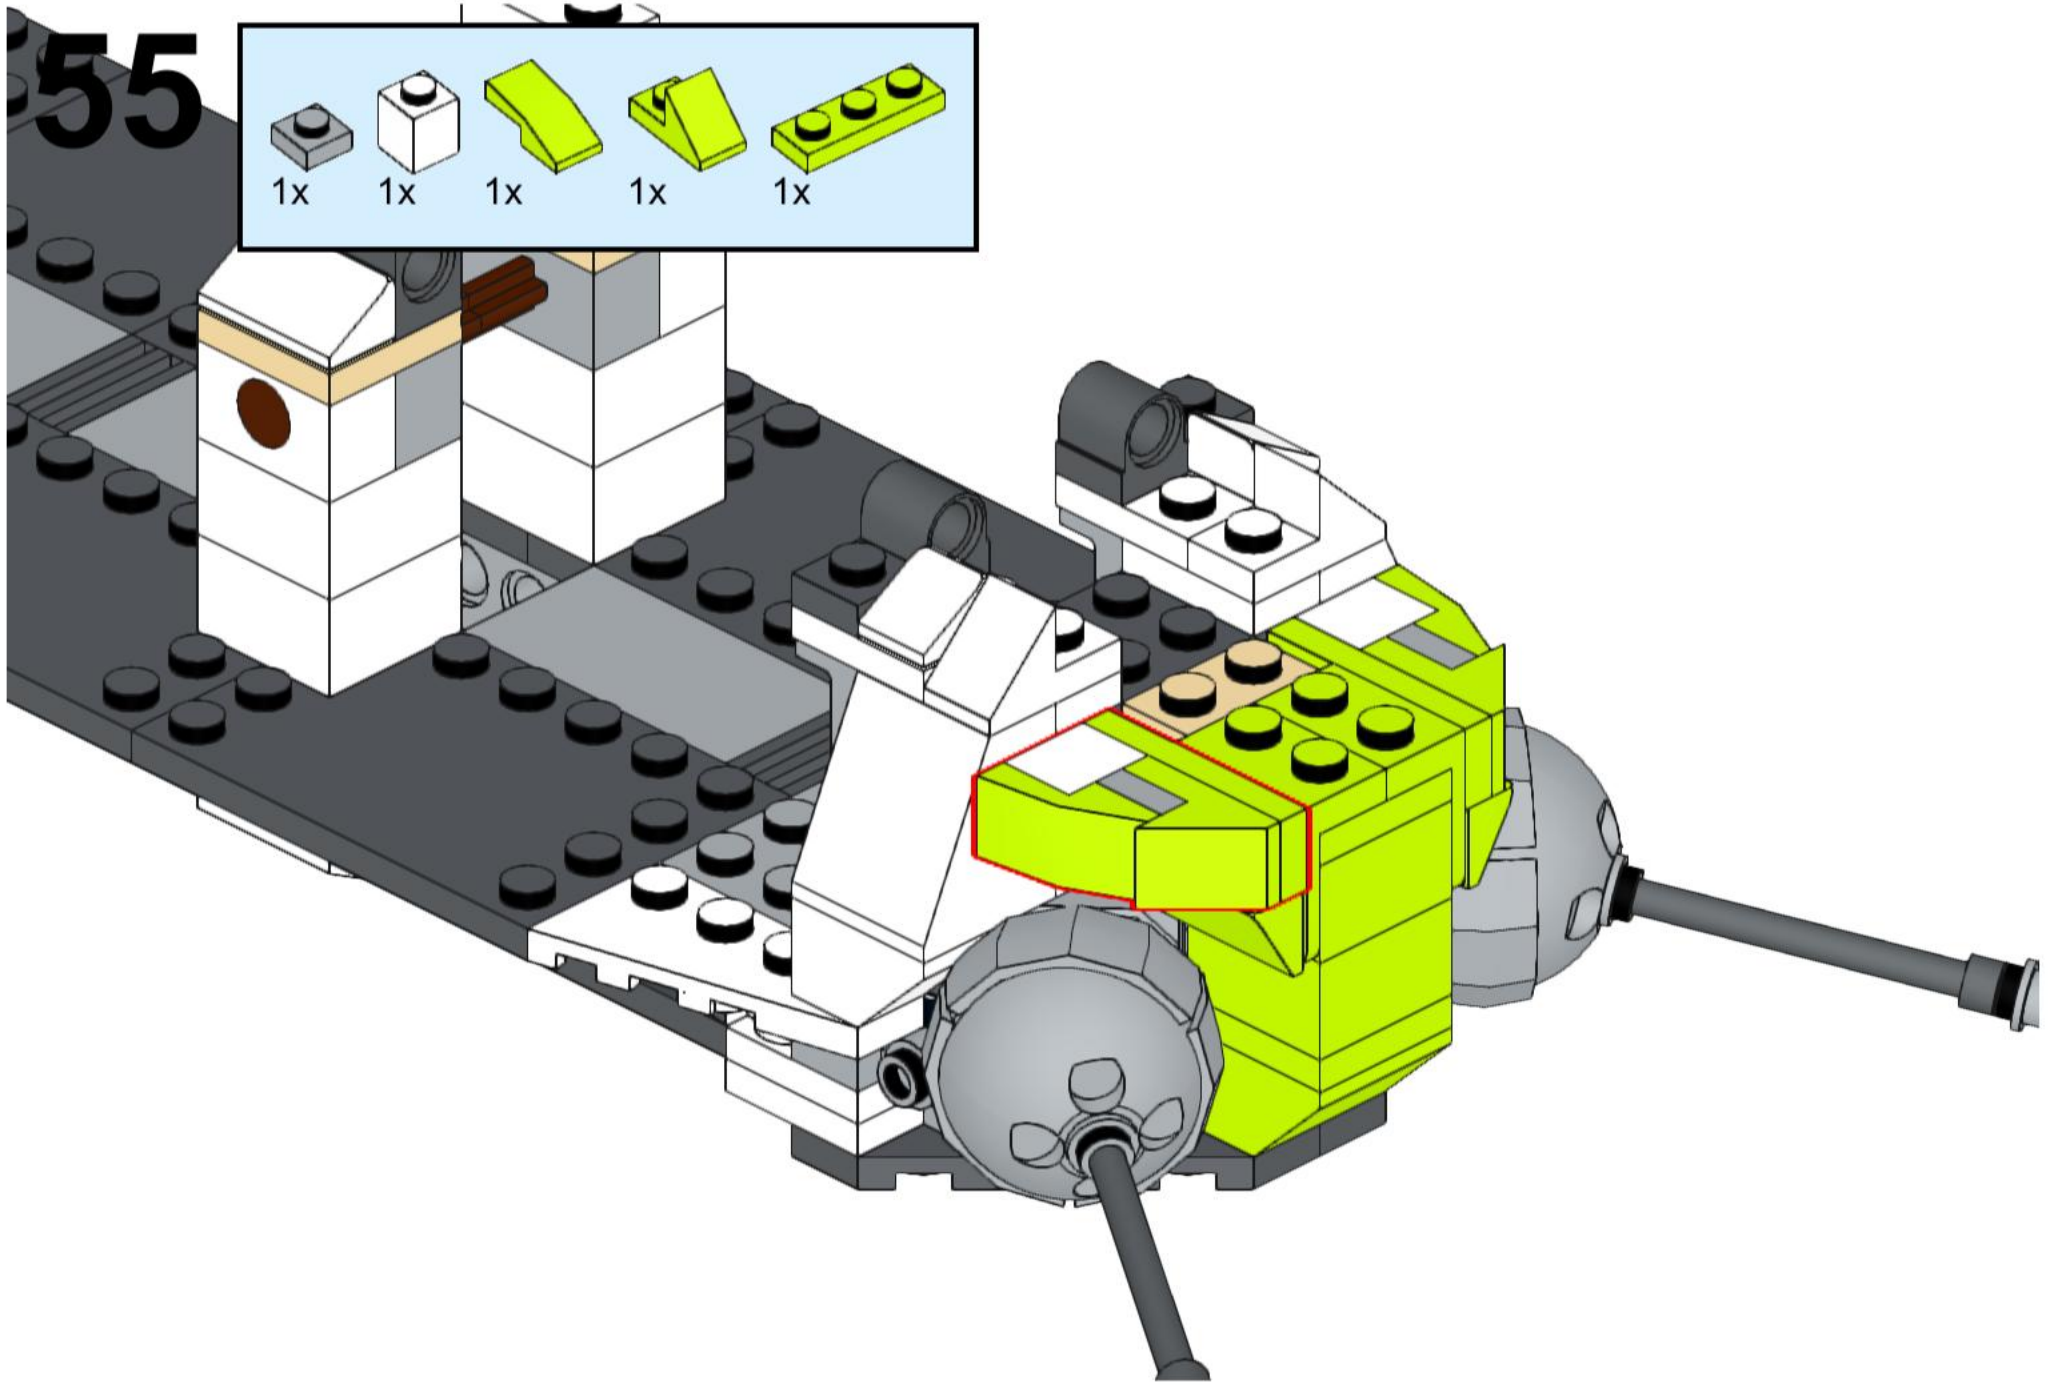

# 54

55

1x 1x 1x 1x 1x

This block contains a list of five LEGO parts, each with a '1x' quantity label below it. From left to right: a grey 1x1 Technic pin, a white 1x1 Technic brick with a hole, a yellow 1x2 Technic wedge, a yellow 1x2 Technic wedge with a hole, and a yellow 1x4 Technic Technic beam.